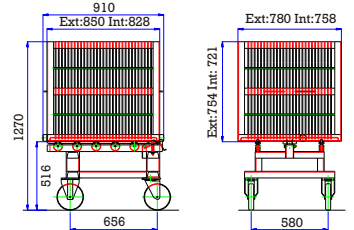

TECHNICAL SPECIFICATIONS:

Types:

AR-142 AR-144 AR-145 AR-172 AR-174

Length "A"	3575	5625	6512	4252	6330
Length "B"	4700	6775	7638	5490	7745
Width "C"	1850	1945	1945	2130	2200
Height "D"	2140	2345	2320	2550	2570
Capacity (number of baskets)	2	4	5	2	4
Capacity (*)	590	1180	1475	1190	2380
Weight (empty retort) (kg)	2500	3800	5100	3000	5450
Weight (loaded retort) (kg)	3200	5320	7000	4500	8430
Electric Power (kW)	8,5	12	15,5	15,5	23
Steam consumption (kg/cycle)	109	209	259	188	360
Water consumption (l/cycle)	1603	3205	4006	3023	6045
Air consumption (l/cycle)	3614	6351	7720	5951	12012
Maximum service temperature (°C)	150	150	150	150	150
Maximum service pressure (bar)	5	5	5	5	5
Steam supply pressure (bar)	5-6	5-6	5-6	5-6	5-6
Water supply pressure (bar)	3-5	3-5	3-5	3-5	3-5

(*)Referenced container: 1kg can, diam.102, h119mm

AR-14x

AR-17x

For more information, contact our North American distributors:

SURDRY S.L.

P.I. Trañapadura · 48220 ABADIANO - Vizcaya , ESPAÑA

Tel. 34 94681 4171 · Fax 34 94681 3452

E-mail: surdry@surdry.com · Web: www.surdry.com

STOCK America Inc. Sterilization Systems Division

2508 Reliance Avenue Apex, NC 27539

Phone 919.362-4444 Fax 919 362-4448

E-Mail: davep@stockamerica.com Web: www.stockamerica.com