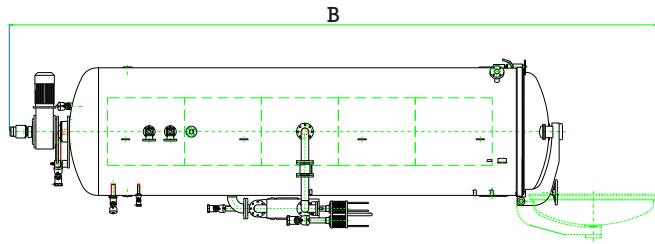

TECHNICAL SPECIFICATIONS:

Types:

AR-142 AR-144 AR-145 AR-172 AR-174

Length "A"	3575	5625	6512	4252	6330
Length "B"	4700	6775	7638	5490	7745
Width "C"	1850	1945	1945	2130	2200
Height "D"	2140	2345	2320	2550	2570
Capacity (number of baskets)	2	4	5	2	4
Capacity (*)	590	1180	1475	1190	2380
Weight (empty retort) (kg)	2500	3800	5100	3000	5450
Weight (loaded retort) (kg)	3200	5320	7000	4500	8430
Electric Power (kW)	8,5	12	15,5	15,5	23
Steam consumption (kg/cycle)	109	209	259	188	360
Water consumption (l/cycle)	1603	3205	4006	3023	6045
Air consumption (l/cycle)	3614	6351	7720	5951	12012
Maximum service temperature (°C)	150	150	150	150	150
Maximum service pressure (bar)	5	5	5	5	5
Steam supply pressure (bar)	5-6	5-6	5-6	5-6	5-6
Water supply pressure (bar)	3-5	3-5	3-5	3-5	3-5

(*)Referenced container: 1kg can, diam.102, h119mm

AR-14x

AR-17x

For more information, contact our North American distributors:

SURDRY S.L.

P.I. Trañapadura · 48220 ABADIANO - Vizcaya , ESPAÑA

Tel. 34 94681 4171 · Fax 34 94681 3452