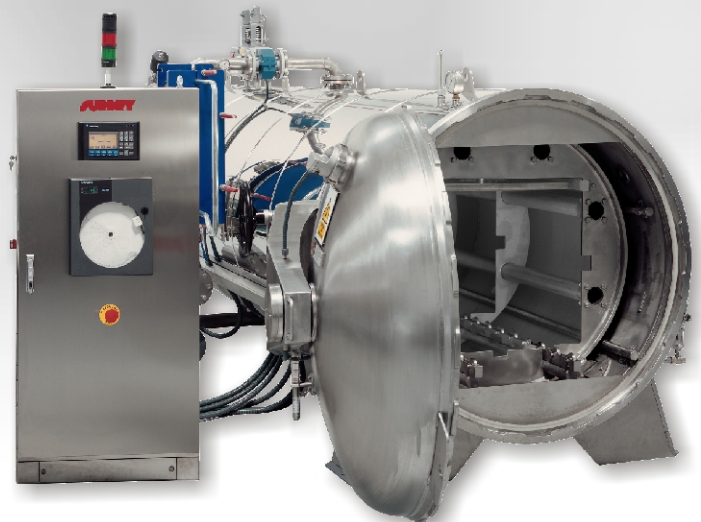

SUBBT

A U T O C L A V E S

Steam & Waterspray Rotary Retorts

TYPES AR-142, AR-144, AR-145, AR172 AND AR-174

CE

For foods in rigid and flexible retortable packs

- Rotary drum driven by motorreducer controlled by frequency inverter.
- The trunnions are adjustable from the outside while rotary drum is in place.
- A different rotation speed can be programmed for each process step.
- Automatic basket clamping system with adjustable pressure.
- Each basket is clamped individually to comply with each container load.
- Optimum temperature distribution (+/- 0,5 °C)
- Optimum pressure control (+/- 0,05 bar)
- Minimum steam and water consumption
- PLC controlled

TECHNICAL SPECIFICATIONS:

Types:

AR-142 AR-144 AR-145 AR-172 AR-174

Length "A"	3575	5625	6512	4252	6330
Length "B"	4700	6775	7638	5490	7745
Width "C"	1850	1945	1945	2130	2200
Height "D"	2140	2345	2320	2550	2570
Capacity (number of baskets)	2	4	5	2	4
Capacity (*)	590	1180	1475	1190	2380
Weight (empty retort) (kg)	2500	3800	5100	3000	5450
Weight (loaded retort) (kg)	3200	5320	7000	4500	8430
Electric Power (kW)	8,5	12	15,5	15,5	23
Steam consumption (kg/cycle)	109	209	259	188	360
Water consumption (l/cycle)	1603	3205	4006	3023	6045
Air consumption (l/cycle)	3614	6351	7720	5951	12012
Maximum service temperature (°C)	150	150	150	150	150
Maximum service pressure (bar)	5	5	5	5	5
Steam supply pressure (bar)	5-6	5-6	5-6	5-6	5-6
Water supply pressure (bar)	3-5	3-5	3-5	3-5	3-5