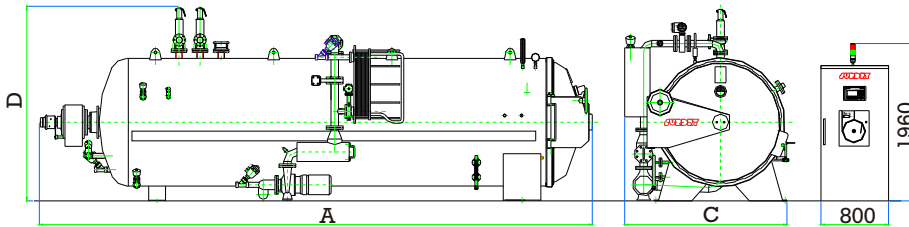

SUBBT

A U T O C L A V E S

Steam & Waterspray Rotary Retorts

TYPES AR-142, AR-144, AR-145, AR172 AND AR-174

CE

For foods in rigid and flexible retortable packs

- Rotary drum driven by motorreducer controlled by frequency inverter.
- The trunnions are adjustable from the outside while rotary drum is in place.
- A different rotation speed can be programmed for each process step.
- Automatic basket clamping system with adjustable pressure.
- Each basket is clamped individually to comply with each container load.
- Optimum temperature distribution (+/- 0,5 °C)
- Optimum pressure control (+/- 0,05 bar)
- Minimum steam and water consumption
- PLC controlled

TECHNICAL SPECIFICATIONS:

Types:

AR-142 AR-144 AR-145 AR-172 AR-174

Length "A"	3575	5625	6512	4252	6330
Length "B"	4700	6775	7638	5490	7745
Width "C"	1850	1945	1945	2130	2200
Height "D"	2140	2345	2320	2550	2570
Capacity (number of baskets)	2	4	5	2	4
Capacity (*)	590	1180	1475	1190	2380
Weight (empty retort) (kg)	2500	3800	5100	3000	5450
Weight (loaded retort) (kg)	3200	5320	7000	4500	8430
Electric Power (kW)	8,5	12	15,5	15,5	23
Steam consumption (kg/cycle)	109	209	259	188	360
Water consumption (l/cycle)	1603	3205	4006	3023	6045
Air consumption (l/cycle)	3614	6351	7720	5951	12012
Maximum service temperature (°C)	150	150	150	150	150
Maximum service pressure (bar)	5	5	5	5	5
Steam supply pressure (bar)	5-6	5-6	5-6	5-6	5-6
Water supply pressure (bar)	3-5	3-5	3-5	3-5	3-5

(*)Referenced container: 1kg can, diam.102, h119mm

AR-14x

AR-17x

For more information, contact our North American distributors:

SURDRY S.L.

P.I. Trañapadura · 48220 ABADIANO - Vizcaya , ESPAÑA

Tel. 34 94681 4171 · Fax 34 94681 3452