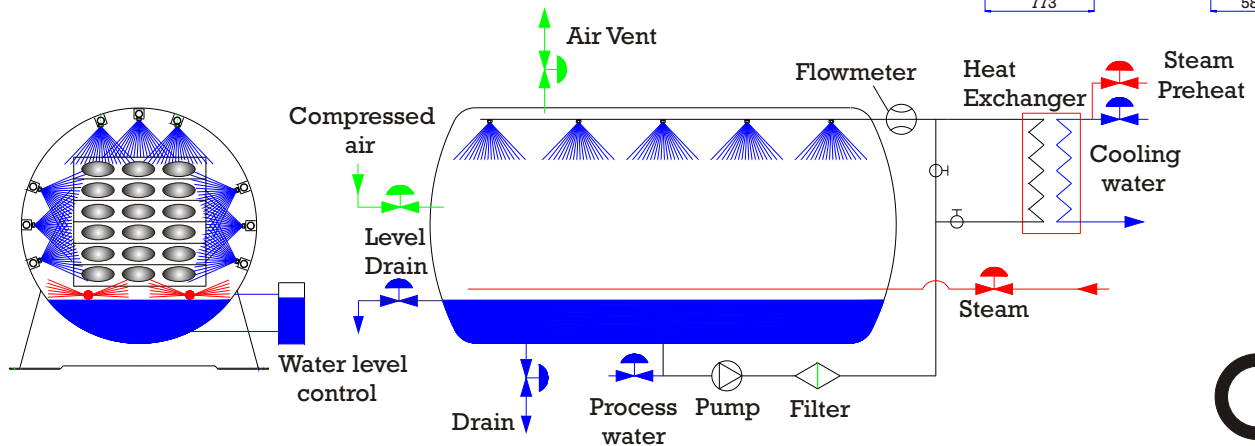

AR-17x

For more information, contact our North American distributors:

SURDRY S.L.

P.I. Trañapadura · 48220 ABADIANO - Vizcaya , ESPAÑA

Tel. 34 94681 4171 · Fax 34 94681 3452

E-mail: surdry@surdry.com · Web: www.surdry.com

STOCK America Inc. Sterilization Systems Division

2508 Reliance Avenue Apex, NC 27539

Phone 919.362-4444 Fax 919 362-4448

E-Mail: davep@stockamerica.com Web: www.stockamerica.com