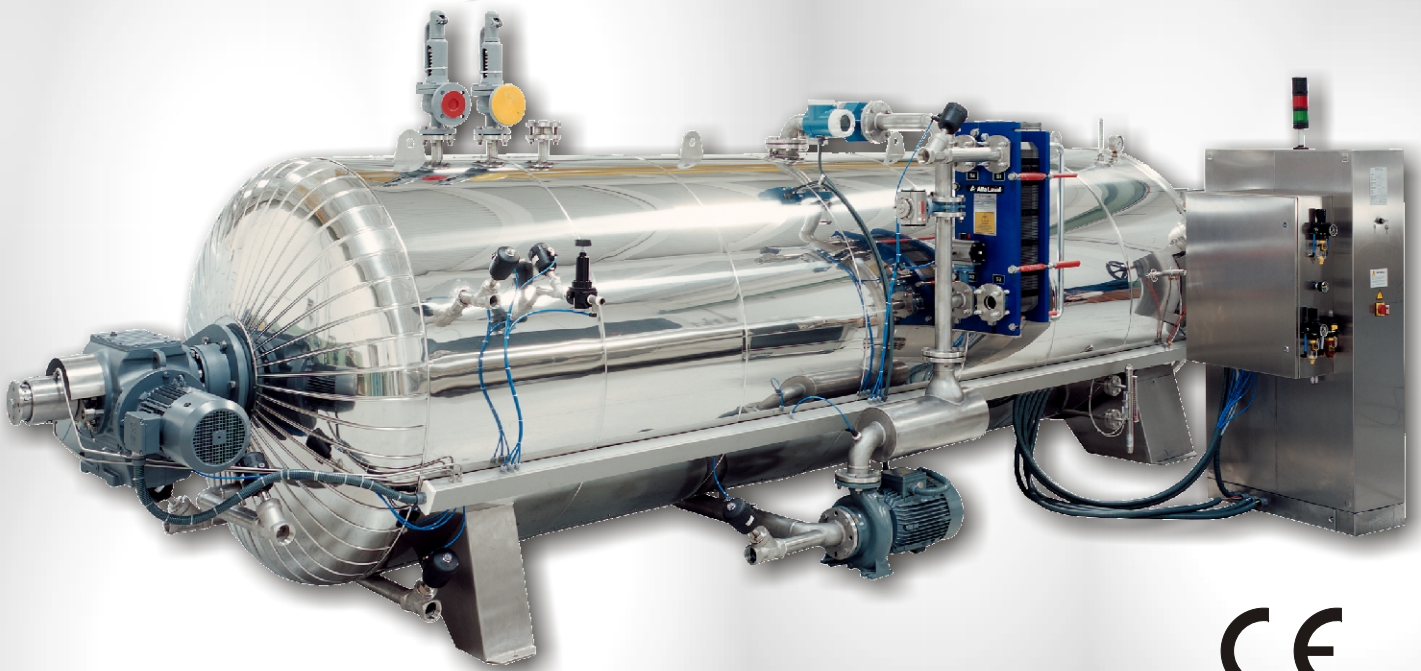

SUBBT

A U T O C L A V E S

Steam & Waterspray Rotary Retorts

TYPES AR-142, AR-144, AR-145, AR172 AND AR-174

CE

For foods in rigid and flexible retortable packs

- Rotary drum driven by motorreducer controlled by frequency inverter.
- The trunnions are adjustable from the outside while rotary drum is in place.
- A different rotation speed can be programmed for each process step.
- Automatic basket clamping system with adjustable pressure.
- Each basket is clamped individually to comply with each container load.
- Optimum temperature distribution (+/- 0,5 °C)
- Optimum pressure control (+/- 0,05 bar)
- Minimum steam and water consumption
- PLC controlled

TECHNICAL SPECIFICATIONS:

Types:

AR-142 AR-144 AR-145 AR-172 AR-174

Length "A"	3575	5625	6512	4252	6330
Length "B"	4700	6775	7638	5490	7745
Width "C"	1850	1945	1945	2130	2200
Height "D"	2140	2345	2320	2550	2570
Capacity (number of baskets)	2	4	5	2	4
Capacity (*)	590	1180	1475	1190	2380
Weight (empty retort) (kg)	2500	3800	5100	3000	5450
Weight (loaded retort) (kg)	3200	5320	7000	4500	8430
Electric Power (kW)	8,5	12	15,5	15,5	23
Steam consumption (kg/cycle)	109	209	259	188	360
Water consumption (l/cycle)	1603	3205	4006	3023	6045
Air consumption (l/cycle)	3614	6351	7720	5951	12012
Maximum service temperature (°C)	150	150	150	150	150
Maximum service pressure (bar)	5	5	5	5	5
Steam supply pressure (bar)	5-6	5-6	5-6	5-6	5-6
Water supply pressure (bar)	3-5	3-5	3-5	3-5	3-5