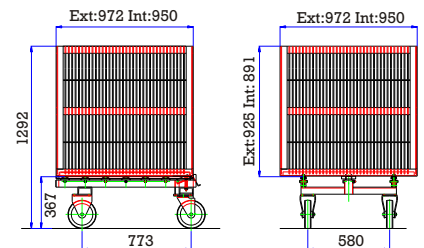

AR-17x

For more information, contact our North American distributors:

SURDRY S.L.

P.I. Trañapadura · 48220 ABADIANO - Vizcaya , ESPAÑA

Tel. 34 94681 4171 · Fax 34 94681 3452

E-mail: surdry@surdry.com · Web: www.surdry.com

STOCK America Inc. Sterilization Systems Division

2508 Reliance Avenue Apex, NC 27539

Phone 919.362-4444 Fax 919 362-4448

E-Mail: davep@stockamerica.com Web: www.stockamerica.com